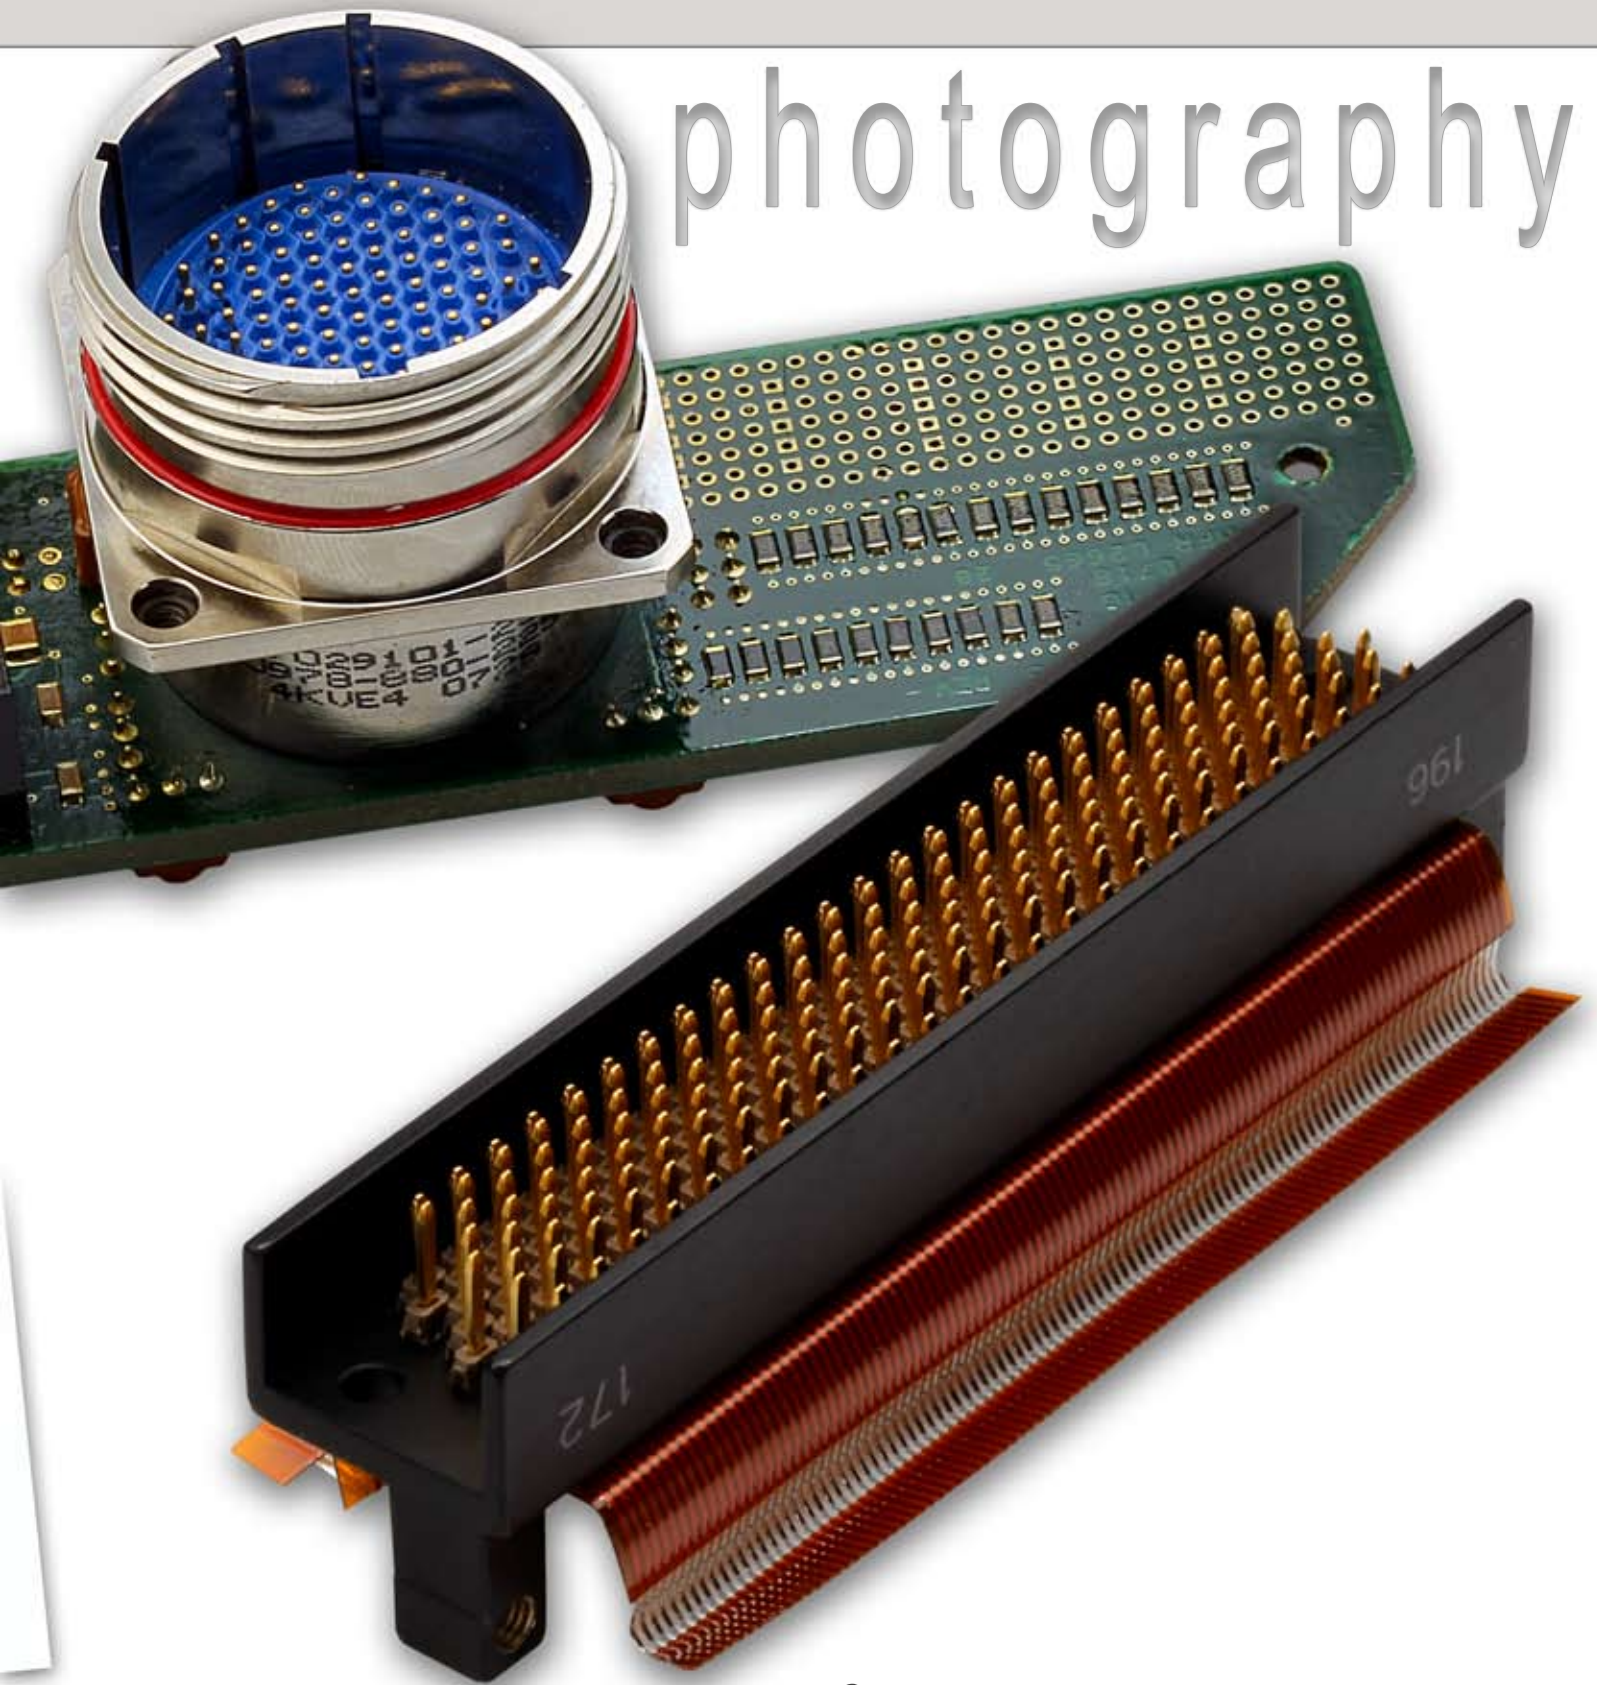

commercial | industrial | product

photography

George Ross's
DIGITALphotoconcept

Commercial, Industrial & Product Photography

Using only the best of photographic equipment -Canon EOS 1D in combination with Canon 'L' series lenses and studio continuous lights in combination with studio strobes, George Ross's DIGITALphotoconcept will produce the highest quality...

- product photography
- industrial photography
- commercial photography

Capabilities:

- In-studio or on-location professional high-resolution digital photography.
- 1:1 macro capability for extreme close-up photos of very small objects.
- Hi-key white-background photography for web sites, catalogs and promotional materials.
- Images can be provided on transparent backgrounds.
- Composite images created on a digital background.
- Easy online proofing.
- RAW, PNG and JPG files via email, FTP or CD/DVD.